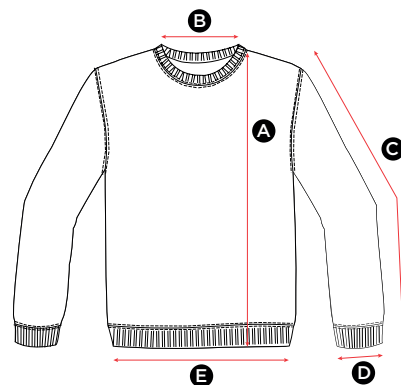

Mens Ladies Kids

SG20 Men's Sweatshirt 216.52

MEASUREMENTS	S	M	L	XL	2XL	3XL	4XL	5XL
A Length	68.5	71	73.5	76	78.5	81	83.5	86
B Back neck opening	18.5	19	19.5	20	20.5	21	24	25
C Sleeve length	64.5	66	67.5	69	69	69.5	71.5	73.5
D Sleeve width opening	10.5	10.5	10.5	11.5	11.5	11.5	12	12
E Bottom hem opening	39.5	43	46.5	50	53.5	57	63	68

in cm

All measurements are within industry standard tolerances and are product dependent.

SG20F Ladies' Sweatshirt 220.52

MEASUREMENTS	XS	S	M	L	XL	2XL
A Length	59.5	62	64.5	67	69.5	72
B Back neck opening	17.5	18	18.5	19	19.5	20
C Sleeve length	57.5	59	60.5	62	63.5	63.5
D Sleeve width opening	8	8	8	9	9	9
E Bottom hem opening	38	42	45	48	51	54

in cm

All measurements are within industry standard tolerances and are product dependent.

SG20K Kids' Sweatshirt 286.52

MEASUREMENTS	(Years) 3-4	5-6	7-8	9-10	11-12
	(CM)104	116	128	140	152
A Length	45	49	54	57	62
B Back neck opening	15	15	16	17	17
C Sleeve length	39	41.5	44	51.5	55.5
D Sleeve width opening	6.5	6.5	6.5	7	7
E Bottom hem opening	31	33	35	37	39

in cm

All measurements are within industry standard tolerances and are product dependent.

Mens Ladies Kids

SG20 Men's Sweatshirt 216.52

GRÖßE	S	M	L	XL	2XL	3XL	4XL	5XL
A Länge	68.5	71	73.5	76	78.5	81	83.5	86
B Halsausschnitt hinten	18.5	19	19.5	20	20.5	21	24	25
C Ärmellänge	64.5	66	67.5	69	69	69.5	71.5	73.5
D Weite der Ärmelöffnung	10.5	10.5	10.5	11.5	11.5	11.5	12	12
E Bundöffnung	39.5	43	46.5	50	53.5	57	63	68