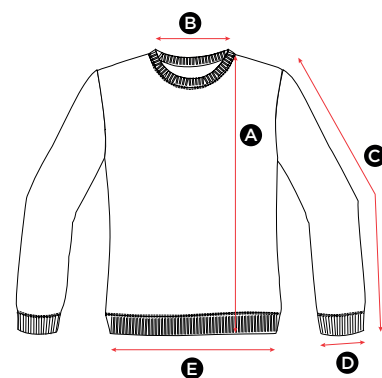

Mens Ladies Kids

SG20 Men's Sweatshirt 216.52

MEASUREMENTS	S	M	L	XL	2XL	3XL	4XL	5XL
A Length	68.5	71	73.5	76	78.5	81	83.5	86
B Back neck opening	18.5	19	19.5	20	20.5	21	24	25
C Sleeve length	64.5	66	67.5	69	69	69.5	71.5	73.5
D Sleeve width opening	10.5	10.5	10.5	11.5	11.5	11.5	12	12
E Bottom hem opening	39.5	43	46.5	50	53.5	57	63	68

in cm

All measurements are within industry standard tolerances and are product dependent.

SG20F Ladies' Sweatshirt 220.52

MEASUREMENTS	XS	S	M	L	XL	2XL
A Length	59.5	62	64.5	67	69.5	72
B Back neck opening	17.5	18	18.5	19	19.5	20
C Sleeve length	57.5	59	60.5	62	63.5	63.5
D Sleeve width opening	8	8	8	9	9	9
E Bottom hem opening	38	42	45	48	51	54

in cm

All measurements are within industry standard tolerances and are product dependent.

SG20K Kids' Sweatshirt 286.52

MEASUREMENTS	(Years) 3-4	5-6	7-8	9-10	11-12
	(CM)104	116	128	140	152
A Length	45	49	54	57	62
B Back neck opening	15	15	16	17	17
C Sleeve length	39	41.5	44	51.5	55.5
D Sleeve width opening	6.5	6.5	6.5	7	7
E Bottom hem opening	31	33	35	37	39

in cm

All measurements are within industry standard tolerances and are product dependent.

Mens Ladies Kids

SG20 Men's Sweatshirt 216.52

GRÖßE	S	M	L	XL	2XL	3XL	4XL	5XL
A Länge	68.5	71	73.5	76	78.5	81	83.5	86
B Halsausschnitt hinten	18.5	19	19.5	20	20.5	21	24	25
C Ärmellänge	64.5	66	67.5	69	69	69.5	71.5	73.5
D Weite der Ärmelöffnung	10.5	10.5	10.5	11.5	11.5	11.5	12	12
E Bundöffnung	39.5	43	46.5	50	53.5	57	63	68