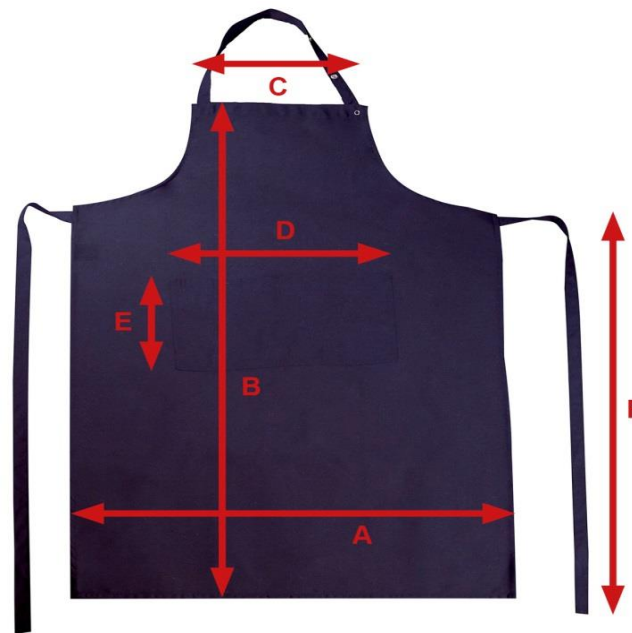

Measurement Chart

JG22 - 'Amsterdam' Bib Apron with Pocket

Position	in cm
A	78
B	110
C	31
D	40
E	19
F	100

24.04.2018

jassz
bags towels bistro